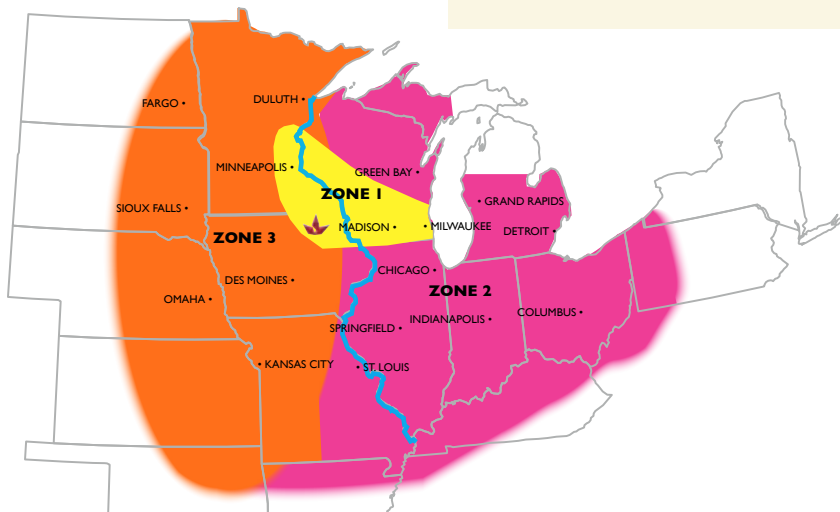

Visible & Hidden Damages: Please closely inspect all boxes BEFORE you sign for them. Note all damages on the shipping documents. Most freight companies will only honor claims listed on the original shipping documents. For Grower Truck deliveries, please note on the BOL when signing for the delivery.

Warranty: Plantpeddler, Inc. disclaims all expressed or implied warranties, including, but not limited to, merchantability, title, non-infringement, and/or fitness for a particular purpose. We do not warrant that plants will be free of disease, bacteria, virus, genetic defect, mutations, syndromes, insects, or other pests. We make no warranty for crop yield, crop quality, or merchantability of the crop. Plantpeddler, Inc.'s liability, under any theory of liability, arising out of or in connection with the sale of plants or otherwise will not exceed the purchase price of the plants. Plantpeddler, Inc. will not be liable for incidental or consequential damages of any sort, whether direct or indirect.

GROWER TRUCK SERVICE REGION