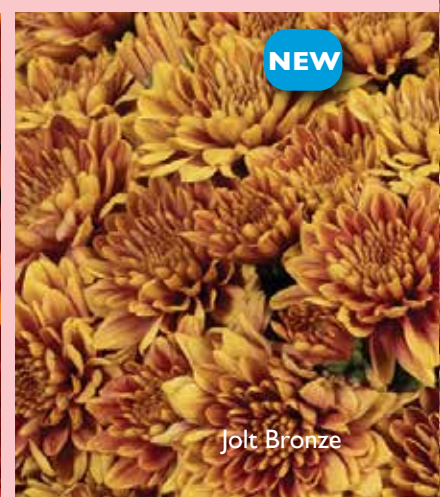

Hailey Orange

Wanda Bronze

Jolt Bronze