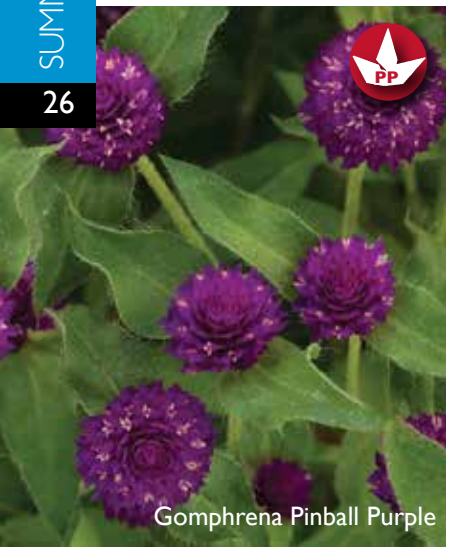

Echinacea Guatemala Gold

Echinacea Guatemala Papaya

Echinacea Panama Red

Echinacea Panama Rose

Gaillardia Gusto Sweet Chili

SUMMER ANNUALS E-P

26

Gomphrena Pinball Purple

Gomphrena SuperBall Pink

Helianthus Sunfinity Double Yellow

Helianthus SOL SEEKER Bronze Burst

Helianthus SOL SEEKER Golden Nectar

ALL
NEW

HELIOPSIS

by Kientzler

- Easy to grow, perfect for Fall with golden-yellow daisy flowers.
- o Experience two pre-release varieties upgrading this genus