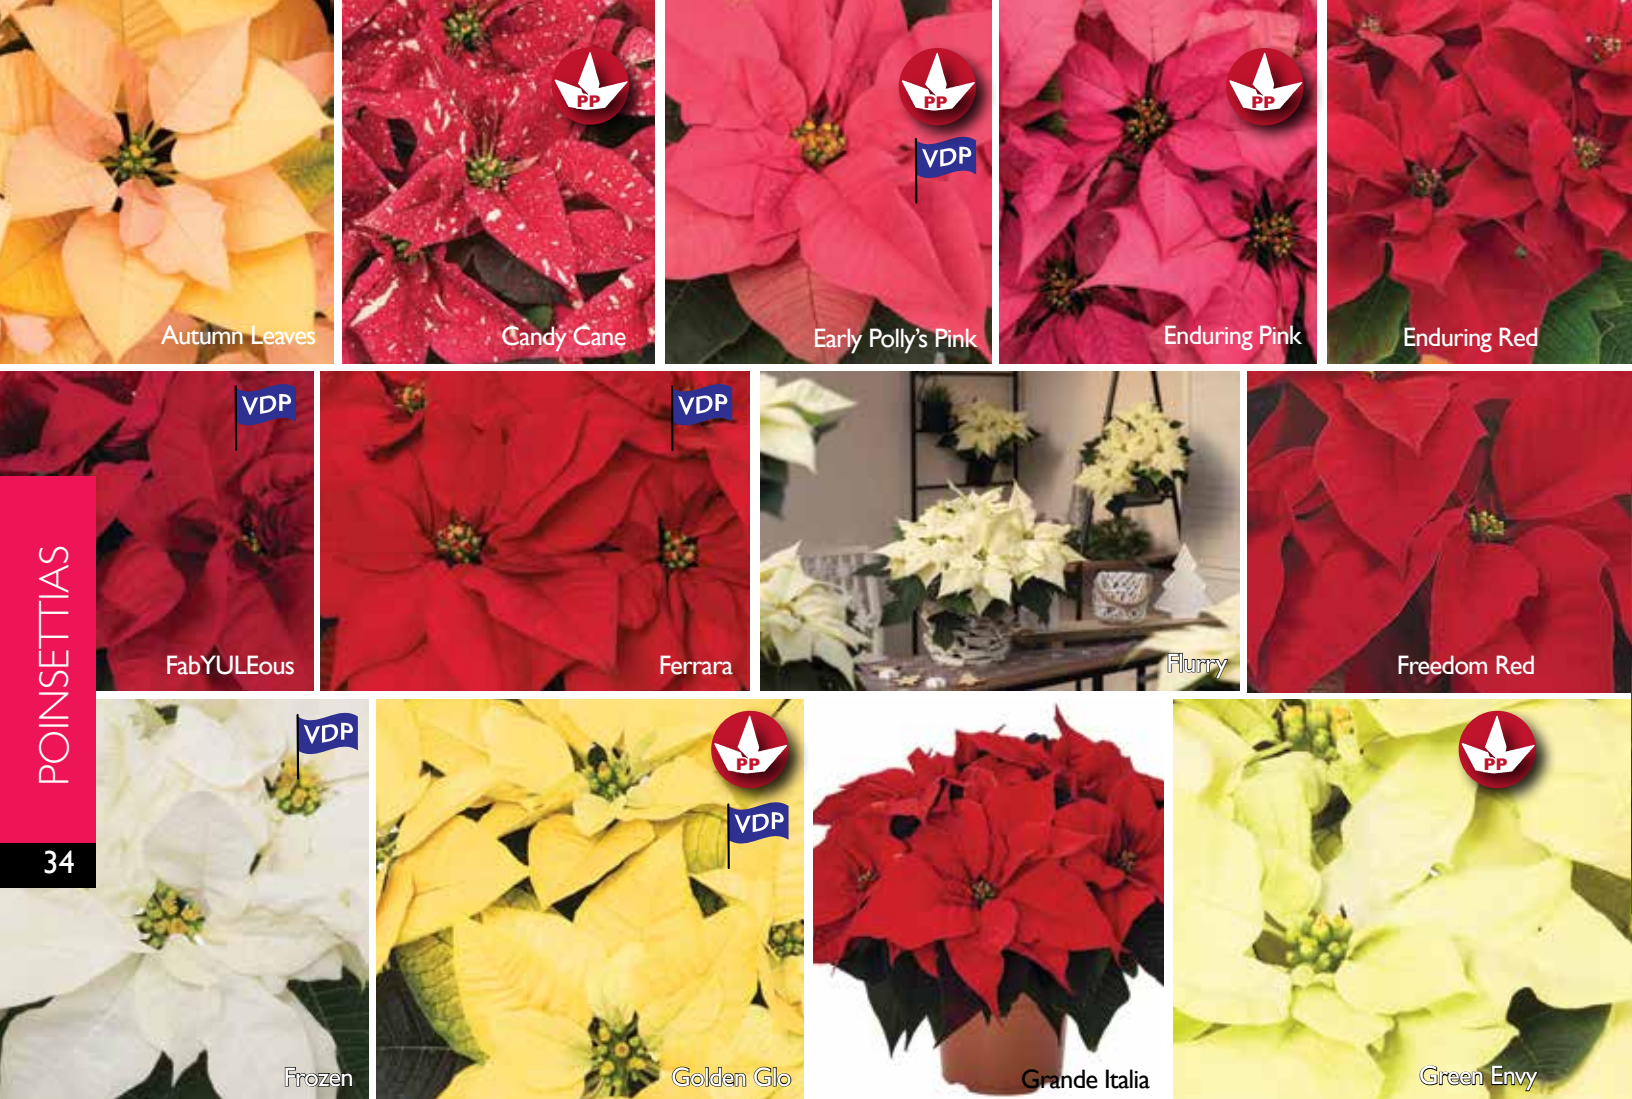

Available in Oasis 13 Wedge. *Image Not Shown. VDP = Poinsettia Variety Day Top 10 Pick

POINSETTIAS

34

PP Picks	VDP Top 10	Variety	Weeks	Color	Vigor
		Advent Red*	6.5	Dark Red	Vigorous
		Atla*	8	Red	Medium
		Autumn Leaves	8	Golden Peach	Compact
PP		Candy Cane	8	Red White	Medium
		Classic Red*	8.5	Red	Vigorous
		Classic White*	8.5	White	Vigorous
PP	VDP	Early Polly's Pink	8	Pink	Vigorous
		Enduring Marble*	8	Marble	Compact-Medium
PP		Enduring Pink	8	Pink	Compact-Medium
		Enduring Red*	8	Red	Compact-Medium
		Enduring White	8	White	Compact-Medium
	VDP	FabYULEous	8	Red	Medium
	VDP	Ferrara	7.5	Bright Red	Medium-Vigorous
		Flurry	8	White	Medium-Vigorous
		Freedom Early Red*	7	Red	Medium
		Freedom Pink*	8	Pink	Medium
		Freedom Red	7.5	Red	Medium
		Freedom White*	7.5	White	Medium
	VDP	Frozen	8	Bright White	Medium-Vigorous
PP	VDP	Golden Glo	8	Yellow	Compact
		Grande Italia	8.5	Dark Red	Medium-Vigorous
PP		Green Envy	7.5	Grinch Green	Compact-Medium
PP		Ice Punch	8	Red White Bicolor	Medium
		Imperial	8	Red	Medium-Vigorous
		J'Adore Dark Pink - Hybrid*	7.5	Dark Pink	Medium
		J'Adore Pink - Hybrid*	7.5	Bright Pink	Medium
		J'Adore Soft Pink - Hybrid*	7.5	Soft Pink	Medium
		J'Adore White Pearl - Hybrid	7.5	Bright White	Medium
		Jubilee Jingle Bells*	8	Red White	Medium
		Jubilee Pink*	8	Medium Pink	Medium
		Jubilee Red*	8	Red	Medium
		Jubilee White*	8	White	Medium
	VDP	Luv U Pink - Hybrid*	9	Hot Pink	Vigorous
		Norwin Orange	8	Rich Orange	Medium
		Polar Bear	8	White	Medium