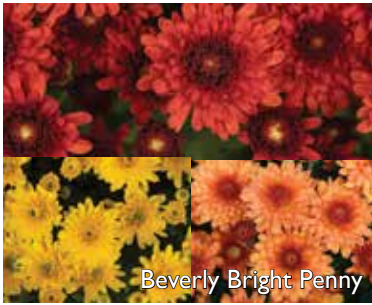

Jacqueline Harvest Fusion