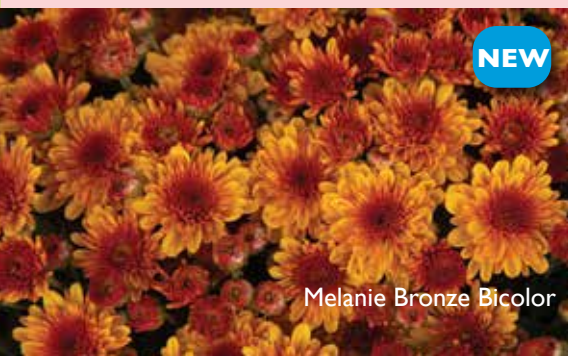

Flash Bronze

Melanie Bronze Bicolor