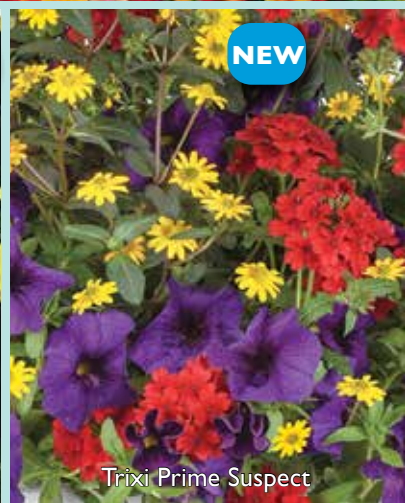

Trixi Caribbean Cocktail