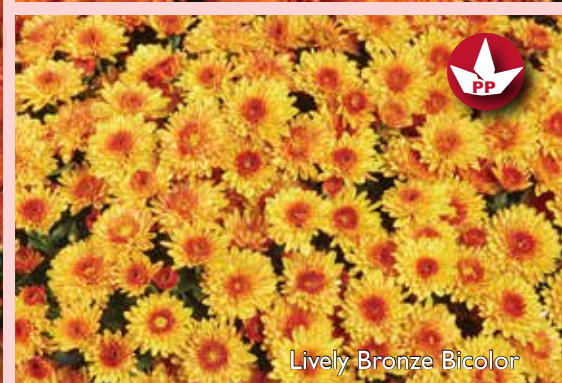

Ursula Fancy Orange