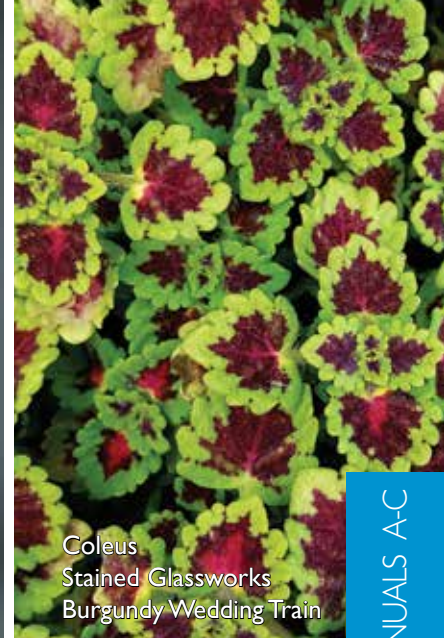

Craspedia Golf Beauty

Coleus
Stained Glassworks
Burgundy Wedding Train

NEW

Coleus Terrascape Upr Mojave Sunrise

NEW

Coreopsis Solanna Sunset Bright

NEW

Coreopsis Solanna Sunshine