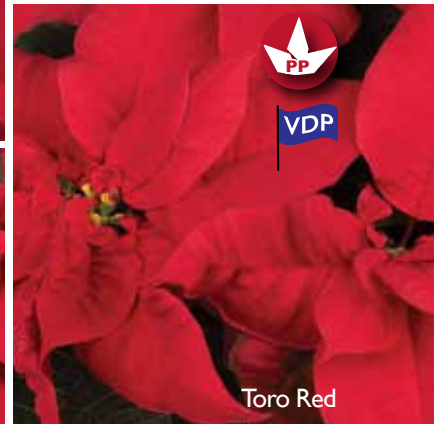

VDP

Lyra Red

PP

Mirage Red

PP

Ruby Red

Titan Red

PP