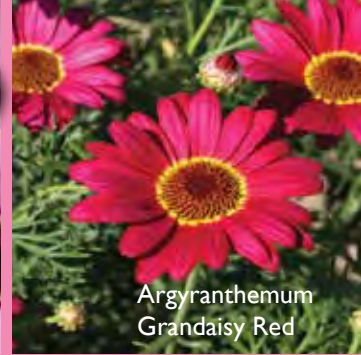

PP Pick	Item Description	Color	Flwr Timing	Vigor	Height	Spread	Habit
	Ageratum Bumble Blue	Lavender-Blue	Mid	High	8-12"	12-14"	Mounding
	Angelonia Alonia Big Bicolor Pink	Pink White Bicolor	Early	Medium	14-16"	12-14"	Upright
	Angelonia Alonia Big Bicolor Purple	Purple White Bicolor	Early	Medium	14-16"	12-14"	Upright
PP	Angelonia Alonia Big Blue	Blue	Early	Medium	14-16"	12-14"	Upright
	Angelonia Alonia Big Cherry	Cherry-Red	Early	Medium	14-16"	12-14"	Upright
PP	Angelonia Alonia Big Dark Pink	Dark Pink	Early	Medium	14-16"	12-14"	Upright
	Angelonia Alonia Big Grape	Deep Purple	Early	Medium	14-16"	12-14"	Upright
	Angelonia Alonia Big Indigo	Dark Blue	Early	Medium	12-15"	12-14"	Upright
PP	Angelonia Alonia Big Snow	White	Early	Low	9-12"	12-14"	Upright

Available in EcoLiner 50X.

Argyranthemum
Beauty Yellow

Argyranthemum
Grandaisy Dark Pink

Argyranthemum
Grandaisy Pink Halo Imp

Argyranthemum
Grandaisy Red

Argyranthemum
Grandaisy White

Argyranthemum
Grandaisy Yellow

ARGYRANTHEMUM

- All season daisy color perfect for combinations, pots, and landscapes.
- Improved Grandaisy Pink Halo features higher vigor with larger flowers.
- A top pick, Beauty Yellow, is an improvement over all yellows.