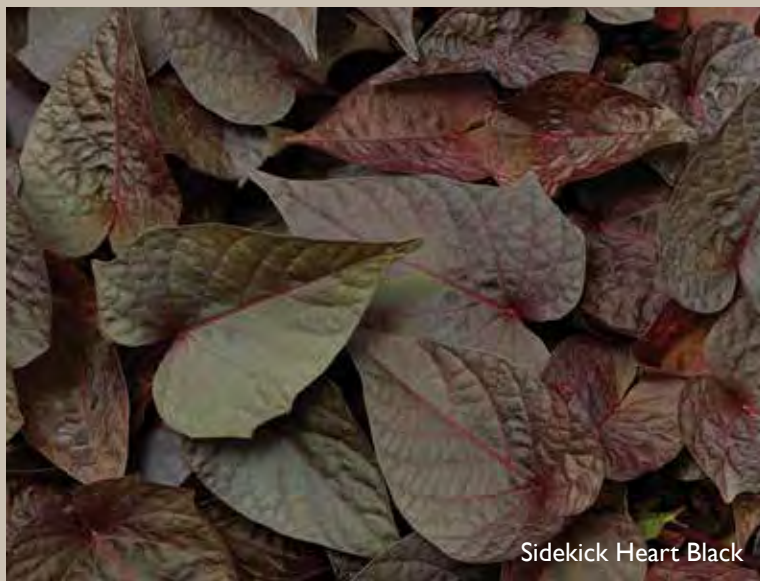

IPOMOEA

- Dependency on domestic supply challenges this important genus.
- We recommend early ordering for best availability. Limited numbers.
- Welcome back the Sweet Georgia line produced at new Green Fuse site.
- The Sidekicks rock with an array of leaf forms on controlled vigor plants.
- Add interest with the Bright Ideas and FloraMia series, Kelly Ray, and Tricolor.
- Classic favorites round out the class. Varieties to match every application.