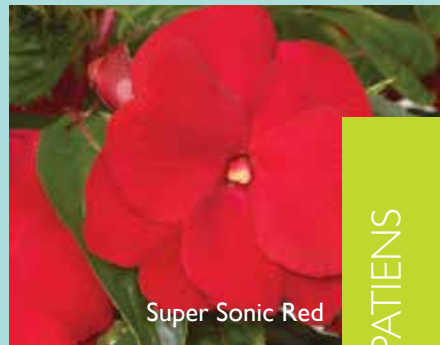

Super Sonic Purple

Super Sonic Red