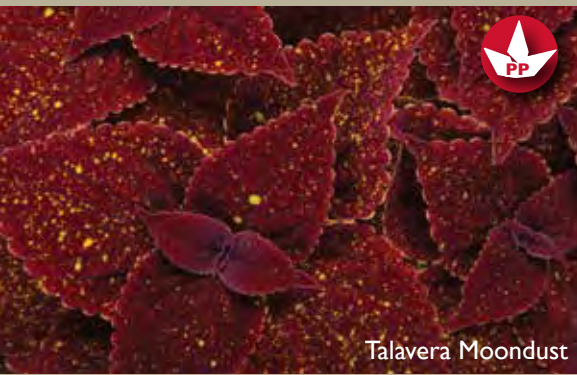

Talavera Moondust