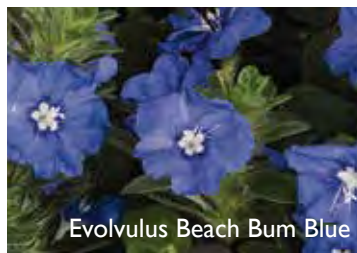

Euphorbia Starblast Snowdrift