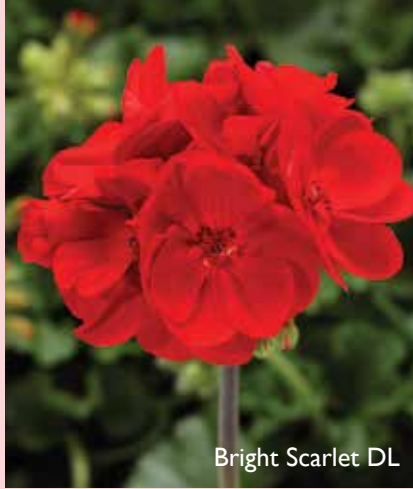

Bright Rose

Bright Scarlet DL