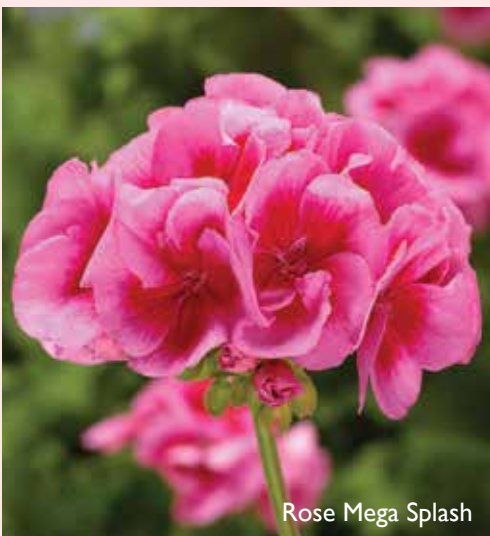

INTERSPECIFIC GERANIUMS, MANTRA

- Hybrid workhorse in the Syngenta breeding line-up. Zonal-like with high vigor.
  - o Statement-making big blooms, dark green foliage on bold plants.
  - o Big brother of the highly successful Mojo series; 40% more vigor.