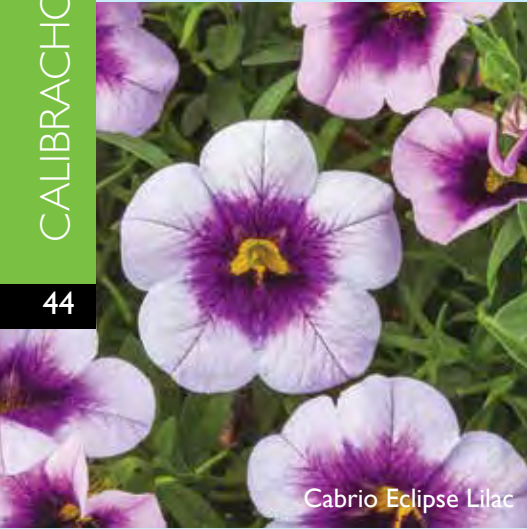

CALIBRACHOA

from **syngenta** flowers

- Consistency and uniformity. Make the move into easy to grow Cabrio.
  - o Selected for mounding habit perfect for small pots to big baskets.
  - o Hyper-uniform habit and timing; worthy addition to your program.
- Callie feature classic big vigor with bold colors all season long.
  - o Day neutral responsive, strong root systems, and high pH tolerance.
  - o Excellent choice for premium hanging baskets. Two new colors.
  - o The impressive new Blueberry Spark is a high-contrast tricolor.

CALIBRACHOA

44