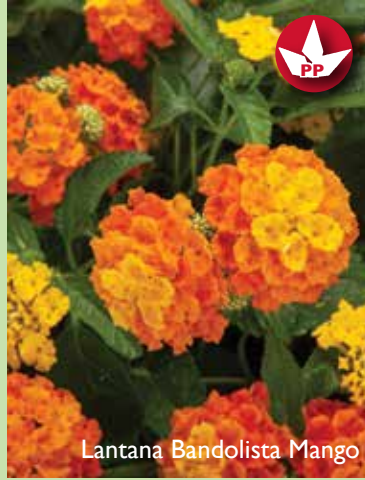

LANTANA

by **syngenta** flowers

- Basket perfection! Bandolista is the change-up for perfect Lantana baskets.
  - o Outstanding vigor and color coverage for all season performance.
  - o Well branched with slightly trailing habit ideal for many applications.
  - o Sterile selections for maximum flowering and pollinator gardens.
- Hot Blooded is a standout with high vigor, mass flower power, perfect habit.

NEW

LAVENDER

- Lavender demand is peaking. Fill it with these four easy-to-grow selections.
  - o New Purple Rain is the world's first trailing Lavender. Basket perfect.
  - o Laveanna and New Madrid have traditional upright habit and vigor.

PP Pick	Status	Item Description	Color	Flwr Timing	Vigor	Height	Spread	Habit
PP		Lantana Hot Blooded Red	Red	Mid	Med-High	15-18"	24-30"	Mounding
		Lantana Bandolista Coconut	White w/ Yellow Inner Florets	Mid-Late	Med-High	24-30"	15-18"	Semi-Trailing
PP		Lantana Bandolista Mango	Warm Orange	Mid	High	24-30"	15-18"	Semi-Trailing
PP		Lantana Bandolista Pineapple	Golden-Yellow	Mid	High	24-30"	15-18"	Semi-Trailing
PP		Lantana Bandolista Red Chili	Red Orange Bicolor	Mid	High	24-30"	15-18"	Semi-Trailing
		Lavender Laveanna Grand Purple	Purple Bicolor	Mid	Medium	10-16"	9-12"	Upright
PP		Lavender New Madrid Blue	Blue White Bicolor	Mid	Med-High	10-16"	12-18"	Upright
		Lavender New Madrid Rose	Rose Bicolor	Mid	Med-High	10-16"	12-18"	Upright
	NEW	Lavender Purple Rain	Purple Bicolor	Mid	Medium	8-10"	18-24"	Semi-Trailing

Available in EcoLiner 50X.