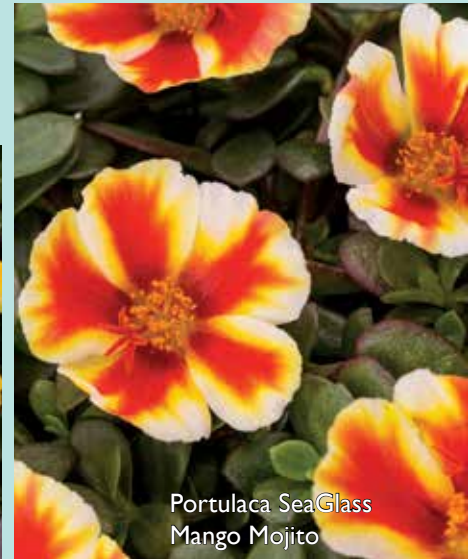

Portulaca ColorBlast Double Dragonfruit

Portulaca ColorBlast Double Magenta

Portulaca SeaGlass Lemon Twist

Portulaca SeaGlass Mango Mojito

PORTULACA EL

- Foolproof and failure-proof in greenhouse and garden. Spring thru Fall.
- Israel-based Danziger breeds outstanding Portulaca and are well matched.
 - o Mega Pazzaz varieties offer extra-large flowers on full-vigor plants.
 - o Ideal to grab attention in bold big pots, baskets, and landscapes.
- Several ColorBlast varieties have been moved into the SeaGlass series.
 - o In double and single flower forms, with bicolors, stripes, and more.
 - o Higher vigor with an open plant architecture; mounded and spilling.