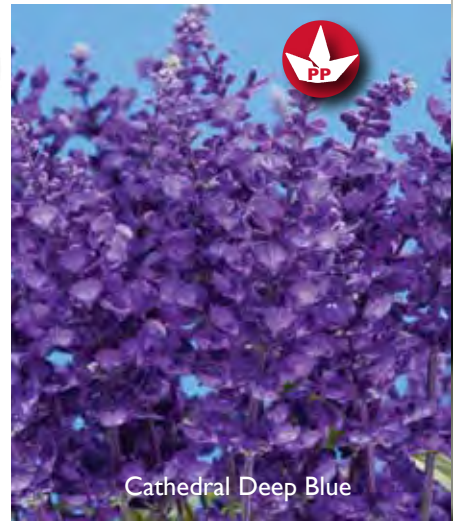

SALVIA

- Bring your combo mixes to new heights! Salvia selections for all applications.
- The *S. farinacea* types offer rich blues to clean whites with controlled habit.
  - Midnight Candle is our top selling variety. Also consider Light Candle.
- New Skyscraper varieties were very impressive in our 2023 Trial Gardens.

SPRING ANNUALS S
104