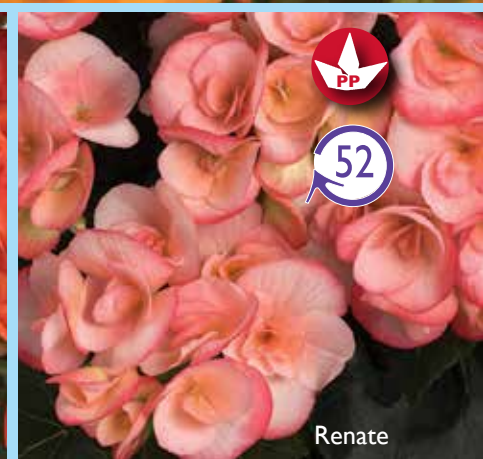

Renate

Riley

Rolinde

PP Pick	Status	Item Description	Color	Flwr Timing	Vigor	Height	Spread	Habit
	52	Begonia Hiemalis Mocca Orange	Dark Orange w/ Bronze Foliage	Early	Med-High	10-12"	8-12"	Upright
PP	52	Begonia Hiemalis Rana	Orange Yellow Bicolor	Early	Medium	10-12"	8-12"	Upright
PP	52	Begonia Hiemalis Rebecca	Dark Yellow	Early	Med-High	10-12"	8-12"	Upright
	52	Begonia Hiemalis Reina Amber	Orange	Early-Mid	Med-High	10-12"	8-12"	Upright
PP	52	Begonia Hiemalis Reina XL	Salmon-Peach	Early-Mid	Med-High	10-12"	8-12"	Upright
PP	52	Begonia Hiemalis Renate	Light Pink w/ Rose Margin	Early-Mid	Medium	10-12"	8-12"	Upright
PP	52	Begonia Hiemalis Revita	Gold w/ Pink Edge	Early-Mid	Med-High	10-12"	8-12"	Upright
PP	52	Begonia Hiemalis Riley	White	Early-Mid	Medium	10-12"	8-12"	Upright
PP	52	Begonia Hiemalis Rolinde	Pink w/ White Center	Early-Mid	Med-High	10-12"	8-12"	Upright