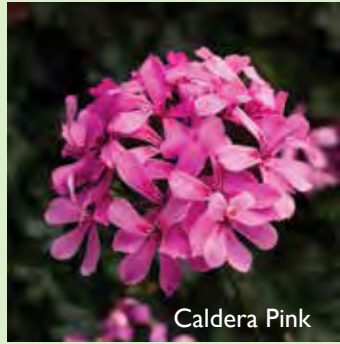

Caldera Lavender Glow

Caldera Pink