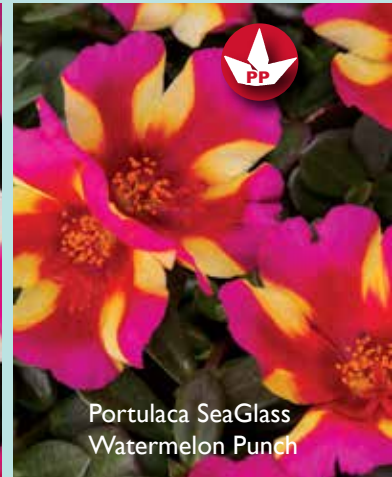

Portulaca SeaGlass Mango Mojito