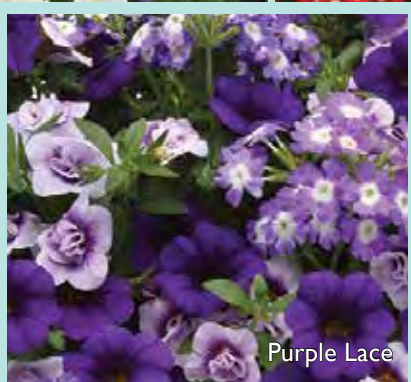

NEW

NEW

MULTILINERS

29