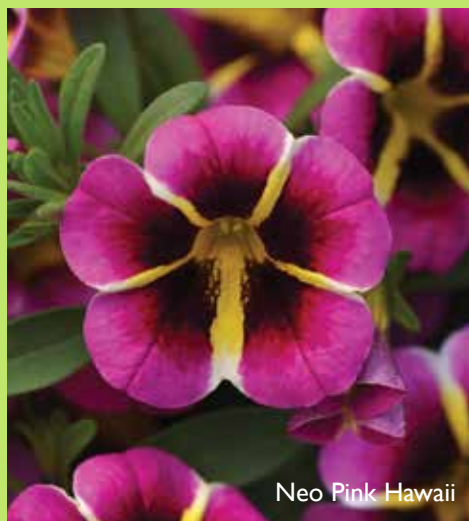

Neo Deep Orange