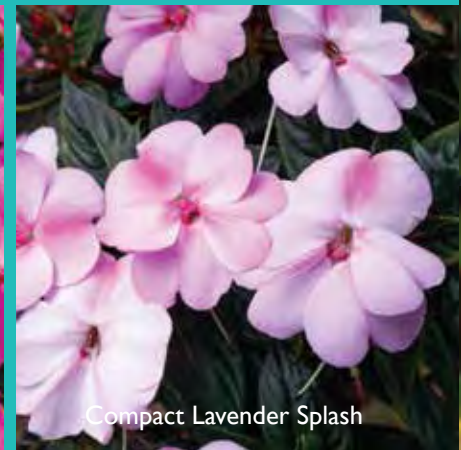

Compact Deep Rose

Compact Electric Orange