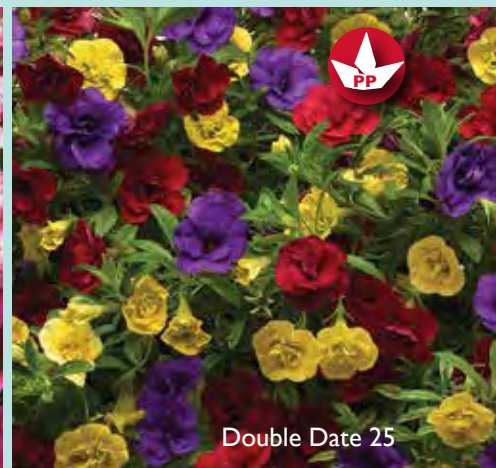

Charged Up Cherry!