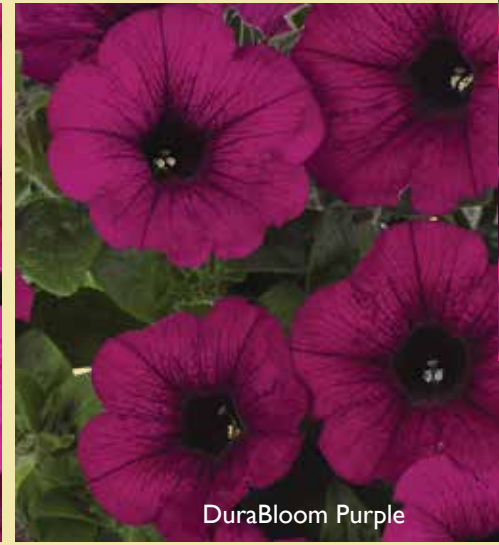

DuraBloom Blue Vein