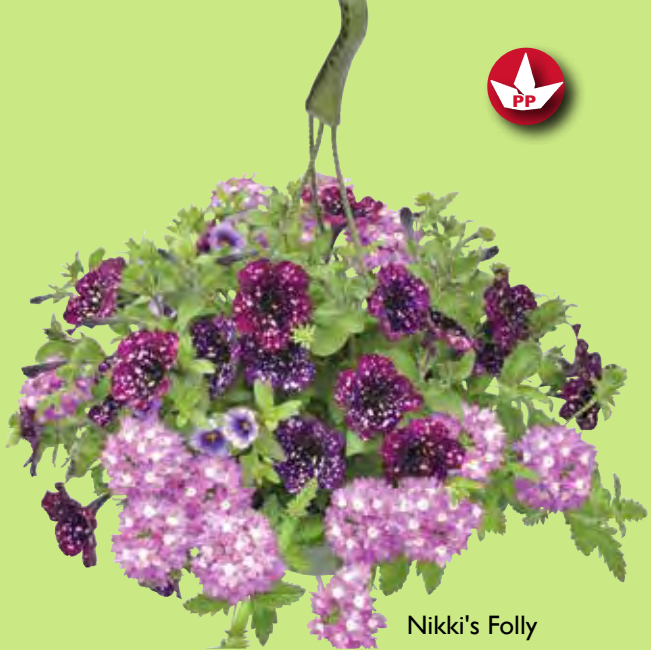

MULTILINERS

33

PETCHOCHA MIX

- SuperCal Bonfire is totally unique and a hidden gem. We are huge fans.