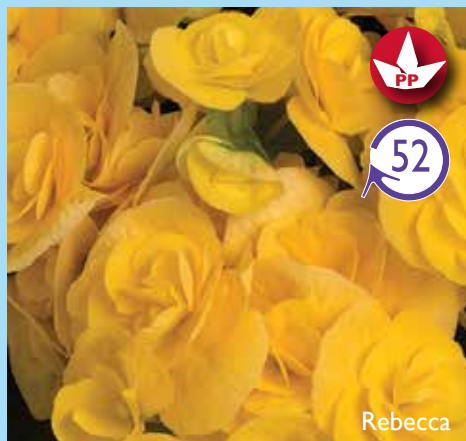

HIEMALIS BEGONIAS

from **Koppe**
THE PLEASURE OF GROWING
R'llona Series

- The "R" breeding from Koppe is raising the quality of this class. Grow them.
  - Must grow is Mocca Orange with deep bronze foliage. Exceptional.
  - R'llona branch freer, have improved plant habit, with richer colors.
  - Rana is a striking improvement over Carnaval. Grower favorite.
- Koppe varieties serve as the core of our 52 Week program.

BEGONIAS
6

PP Pick	Status	Item Description	Color	Flwr Timing	Vigor	Height	Spread	Habit
	52	Begonia Hiemalis Mocca Orange	Dark Orange w/ Bronze Foliage	Early	Med-High	10-12"	8-12"	Upright
PP	52	Begonia Hiemalis Rana	Orange Yellow Bicolor	Early	Medium	10-12"	8-12"	Upright
PP	52	Begonia Hiemalis Rebecca	Dark Yellow	Early	Med-High	10-12"	8-12"	Upright
	52	Begonia Hiemalis Reina Amber	Orange	Early-Mid	Med-High	10-12"	8-12"	Upright
PP	52	Begonia Hiemalis Reina XL	Salmon-Peach	Early-Mid	Med-High	10-12"	8-12"	Upright
PP	52	Begonia Hiemalis Renate	Light Pink w/ Rose Margin	Early-Mid	Medium	10-12"	8-12"	Upright
PP	52	Begonia Hiemalis Revita	Gold w/ Pink Edge	Early-Mid	Med-High	10-12"	8-12"	Upright
PP	52	Begonia Hiemalis Riley	White	Early-Mid	Medium	10-12"	8-12"	Upright
PP	52	Begonia Hiemalis Rolinde	Pink w/ White Center	Early-Mid	Med-High	10-12"	8-12"	Upright

Begonias available in DoubleUp 25X.