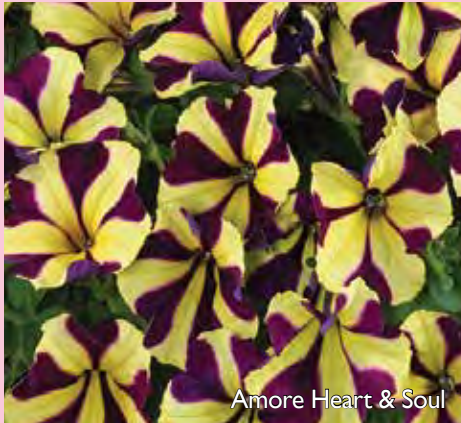

PETUNIA

by **DANZIGER**
Dedicated Rooting Partner

- Amazonas Plum Cockatoo has unique ruffled flowers and is early blooming.
- Definite winner, Amores have mounding habit with stunning high-contrast blooms.
  - o Very stable heart shapes formed by contrasting stripes. Large flower size.
  - o Be sure to grow Queen of Hearts, great habit, and very free flowering.
- Tight and right! Capella have a perfectly mounded form, requiring no PGRs.
  - o Early flowering, perfect for all applications. Weather tough.
  - o Capella Pink Lace is the perfect Petunia and our company favorite.

PETUNIA

92