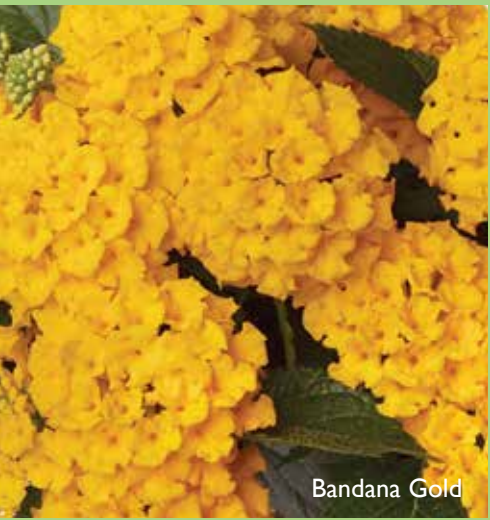

Bandana Black Cherry