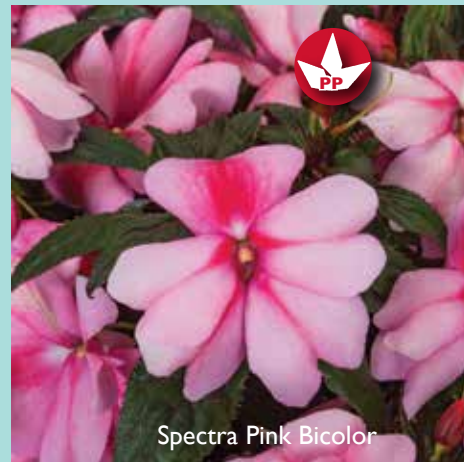

Available in EcoLiner 50X.

IMPATIENS INTERSPECIFIC, SPECTRA

syngenta flowers

- If you are seeking early flowering with big bloom size, this is your series.
- Controllable moderate vigor: Great plant habit, excellent branching.
- Incredibly early to flower. Up to two weeks quicker than traditional New Guineas.
- Sun to shade, adaptable to all pot sizes, attractive in retail. A winner.

IMPATIENS

68

Spectra Bright Red

Spectra Lavender Shades

Spectra Magenta

Spectra Orange Imp

Spectra Pink

Spectra Pink Bicolor