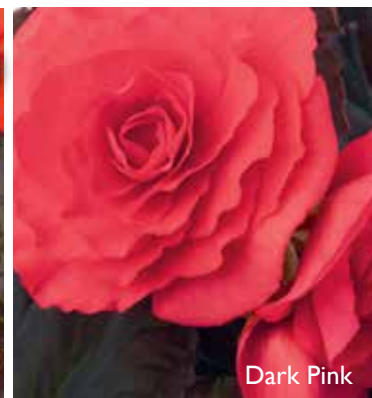

BEGONIA, SOLENIA

- Known to be more tolerant to cool growing, overcoming production challenges.
- Great name recognition with gardeners; with proven garden performance.
- Chocolate/Deep Orange is a unique selection with dark foliage, bright blooms.

BEGONIAS

PP Pick	Item Description	Color	Flwr Timing	Vigor	Height	Spread	Habit
PP	Begonia Solenia Chocolate/Deep Orange	Orange/Dark Foliage	Mid	High	12-15"	15-18"	Upright
	Begonia Solenia Dark Pink	Dark Pink	Mid	High	12-15"	15-18"	Upright
	Begonia Solenia Light Pink	Light Pink	Mid	High	12-15"	15-18"	Upright
PP	Begonia Solenia Red	Bright Red	Mid	High	12-15"	15-18"	Upright
	Begonia Solenia Velvet Red	Deep Red	Mid	High	12-15"	15-18"	Upright
PP	Begonia Solenia Yellow	Yellow	Mid	High	12-15"	15-18"	Upright

Begonias available in DoubleUp 25X.