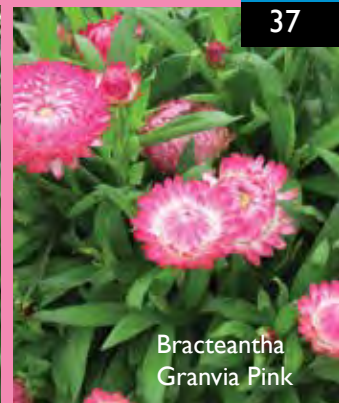

ARGYRANTHEMUM

- All season daisy color perfect for combinations, pots, and landscapes.
- Improved Grandaisy Pink Halo features higher vigor with larger flowers.
- A top pick, Beauty Yellow, is an improvement over all yellows.

BRACTEANTHA

- The exceptional Granvia collection has upgraded the Strawflower category.
  - With higher vigor, impressive in large mono-culture containers.
- Mohave feature lower vigor, superior branching, and mounding habit.
  - Introduced in 2024, Mohave Fire Red is an impressive variety.