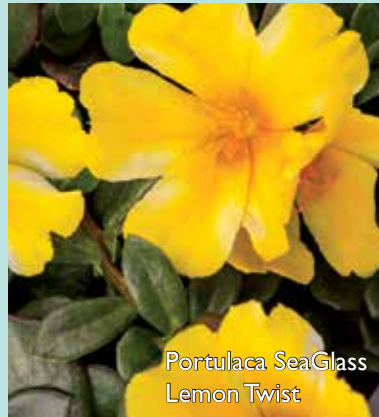

Portulaca ColorBlast Double Dragonfruit

Portulaca ColorBlast Double Magenta

Portulaca SeaGlass Lemon Twist

Portulaca SeaGlass Mango Mojito

PORTULACA EL

- Foolproof and failure-proof in greenhouse and garden. Spring thru Fall.
- Israel-based Danziger breeds outstanding Portulaca and are well matched.
 - o Mega Pazzaz varieties offer extra-large flowers on full-vigor plants.
 - o Ideal to grab attention in bold big pots, baskets, and landscapes.
- Several ColorBlast varieties have been moved into the SeaGlass series.
 - o In double and single flower forms, with bicolors, stripes, and more.
 - o Higher vigor with an open plant architecture; mounded and spilling.