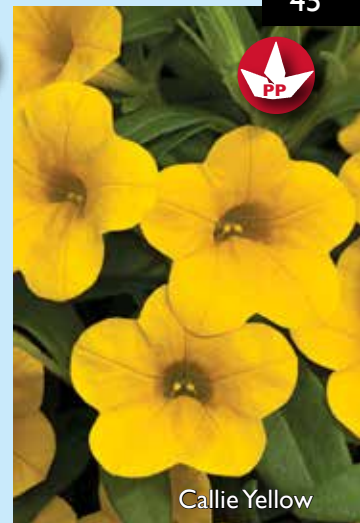

Callie Yellow

PP Pick	Status	Item Description	Color	Flwr Timing	Vigor	Height	Spread	Habit
		Calibrachoa Cabrio Amethyst	Purple-Blue	Mid	Low-Med	4-8"	12-16"	Mounding
		Calibrachoa Cabrio Eclipse Lilac	White w/ Purple Eye Vein	Mid	Low-Med	4-8"	12-16"	Mounding
PP		Calibrachoa Cabrio Eclipse Strawberry	Medium Pink w/ Dark Pink Eye Vein	Mid	Medium	4-8"	12-16"	Mounding
	NEW	Calibrachoa Cabrio Yellow	Yellow	Early-Mid	Low-Med	4-8"	12-16"	Mounding
PP		Calibrachoa Callie Blueberry Spark	Lavender w/ Dark Purple Eye/Yellow Star	Mid	Medium	4-8"	12-16"	Trailing
		Calibrachoa Callie Burgundy	Deep Wine w/Vein	Mid	Medium	4-8"	12-16"	Trailing
		Calibrachoa Callie Coral	Light Coral w/ Dark Coral Eye Vein	Mid	Medium	4-8"	12-16"	Trailing
PP		Calibrachoa Callie Dark Blue	Dark Blue	Mid	Med-High	4-8"	12-16"	Trailing
		Calibrachoa Callie Dark Red	Bright Red	Early	Low-Med	4-8"	12-16"	Trailing
		Calibrachoa Callie Deep Orange	Deep Orange	Mid	Med-High	4-8"	12-16"	Trailing
		Calibrachoa Callie Eclipse Lavender	Light Lavender w/ Dark Eye Vein	Mid	Low-Med	4-8"	12-16"	Trailing
PP		Calibrachoa Callie Eclipse Strawberry	Strawberry-Red w/ Dark Eye Vein	Mid	Med-High	4-8"	12-16"	Trailing
		Calibrachoa Callie Hot Pink	Electric Pink	Mid	Med-High	4-8"	12-16"	Trailing
		Calibrachoa Callie Hot Pink Spark	Pink w/ Magenta Eye/Yellow Star	Mid	Medium	4-8"	12-16"	Trailing
		Calibrachoa Callie Light Blue	Silver-Blue	Mid	Low-Med	4-8"	12-16"	Trailing
PP		Calibrachoa Callie Mango	Pink w/ Dark Eye	Mid	Low-Med	4-8"	12-16"	Trailing
		Calibrachoa Callie Purple	Purple w/ Dark Eye	Early-Mid	Med-High	4-8"	12-16"	Trailing
		Calibrachoa Callie Star Orange	Orange w/ Crimson Star	Early	High	4-8"	12-16"	Trailing
PP		Calibrachoa Callie Strawberry	Hot Pink w/ Dark Eye Vein	Early-Mid	Med-High	4-8"	12-16"	Trailing
	NEW	Calibrachoa Callie Strawberry Spark	Light Pink w/ Rose Eye/Yellow Star	Mid	Medium	4-8"	12-16"	Trailing
PP		Calibrachoa Callie White	White	Mid	Low-Med	4-8"	12-16"	Trailing
PP		Calibrachoa Callie Yellow	Yellow	Mid	Med-High	4-8"	12-16"	Trailing