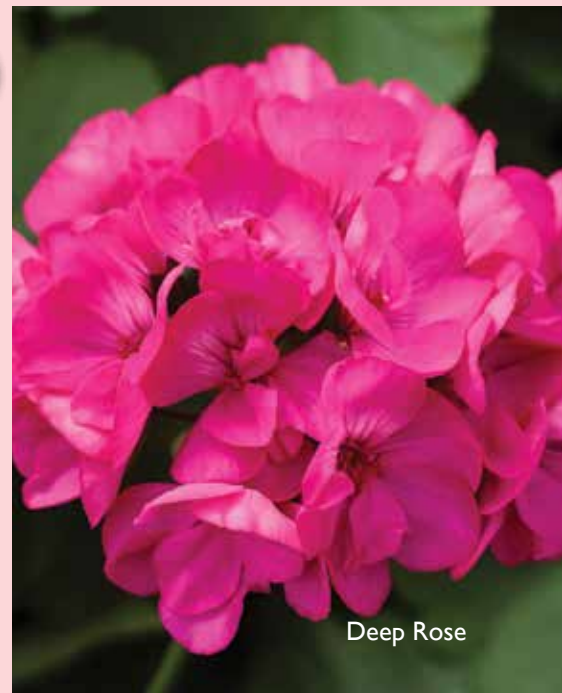

Dark Pink DL

Dark Red

Red

Deep Rose