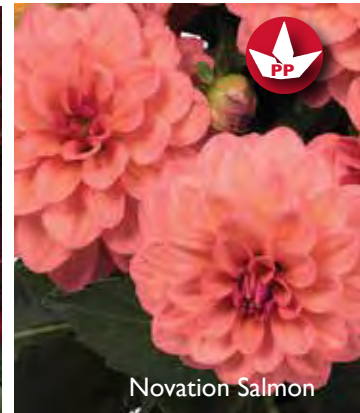

Novation Red Imp

Novation Ruby

Novation Salmon

Novation Yellow

PP Pick	Status	Item Description	Color	Flwr Timing	Vigor	Height	Spread	Habit
	NEW	Dahlia Grande Fun Caramel	Peach Tones	Late	High	18-24"	15-18"	Mounding
	NEW	Dahlia Grande Fun Red White	Red w/ White Tips	Late	High	18-24"	15-18"	Mounding
	NEW	Dahlia Grande Fun Sunrise	Golden-Yellow	Late	High	18-24"	15-18"	Mounding
	NEW	Dahlia Grande Fun Pink	Pink	Late	High	18-24"	15-18"	Mounding
	NEW	Dahlia Grande Purple Imp	Dark Purple	Late	High	18-24"	15-18"	Mounding
	NEW	Dahlia Grande White	White w/ Yellow Eye	Late	High	18-24"	15-18"	Mounding
	NEW	Dahlia Hypnotica Candy Corn	Yellow to Hot Orange w/ White Tips	Mid	Med-High	10-18"	14-18"	Upright
		Dahlia Hypnotica Icarus	Yellow w/ Hot Orange Edge	Mid	Med-High	10-18"	14-18"	Upright
PP		Dahlia Hypnotica Lavender	Lavender	Mid	High	10-18"	14-18"	Upright
		Dahlia Hypnotica Red	Red	Early	High	10-18"	14-18"	Upright
		Dahlia Hypnotica Rose Bicolor	Rose Yellow Bicolor	Early	Medium	10-18"	14-18"	Upright
PP		Dahlia Hypnotica Tequila Sunrise	Yellow w/ Orange Tips	Early	Medium	10-18"	14-18"	Upright
		Dahlia Hypnotica Yellow	Yellow	Early	High	10-18"	14-18"	Upright
PP		Dahlia MegaBoom Berry Blast	Magenta White Bicolor	Mid	Med-High	12-16"	18-24"	Upright
		Dahlia MegaBoom Passion Fruit	Pink Yellow Bicolor	Mid	Med-High	12-16"	18-24"	Upright
		Dahlia MegaBoom Raspberry Ice	Strawberry-Red	Mid	Med-High	12-16"	18-24"	Upright
PP		Dahlia Novation Pink Bicolor	Pink White Bicolor	Early	Low-Med	10-12"	12-14"	Upright
	IMPRV	Dahlia Novation Red Imp	Bright Red	Early	Low-Med	10-12"	12-14"	Upright
		Dahlia Novation Ruby	Burgundy-Red	Early	Low-Med	10-12"	12-14"	Upright
PP		Dahlia Novation Salmon	Deep Salmon-Pink	Early	Low-Med	10-12"	12-14"	Upright
		Dahlia Novation Yellow	Bright Yellow	Early	Low-Med	10-12"	12-14"	Upright