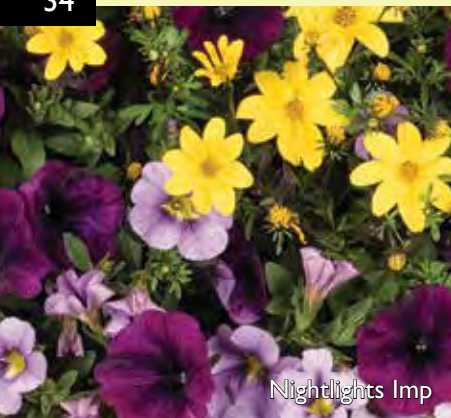

Endurable Beauty Imp