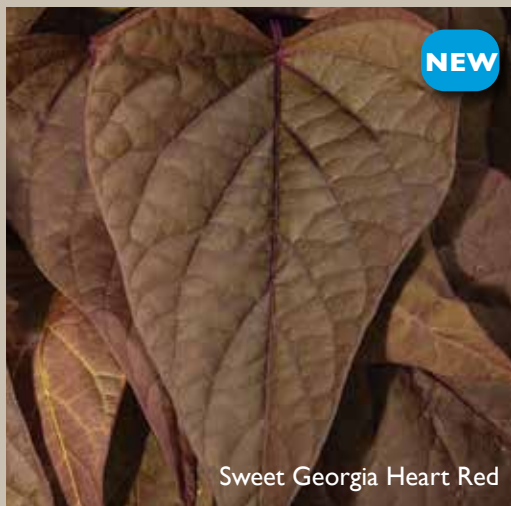

NEW

NEW

NEW