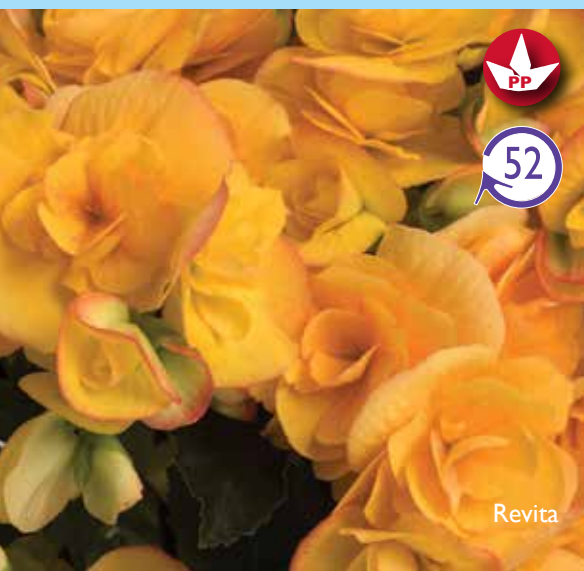

Rana

Revita