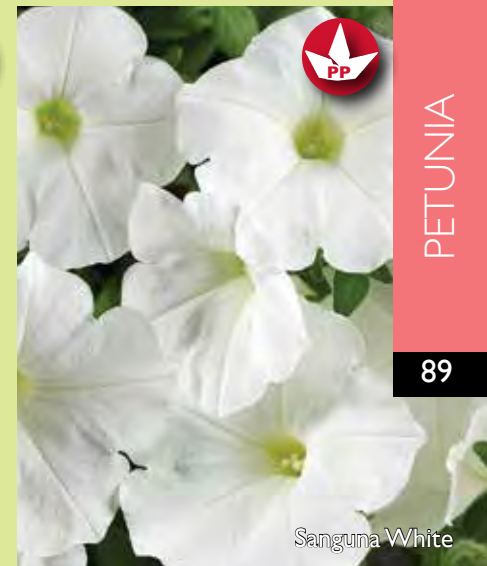

PP Pick	Status	Item Description	Color	Flwr Timing	Vigor	Height	Spread	Habit
	NEW	Petunia Painted Love Purple	Purple White Bicolor	Mid	Med-High	10-14"	18-22"	Mounding
		Petunia Fun House Peach Melba	Warm Gold w/ Dark Maroon Eye	Early	Med-High	10-14"	18-22"	Mounding
PP		Petunia Sanguna Banana Candy	Bright Yellow w/ Gold Eye	Mid	Med-High	10-14"	20-24"	Semi-Trailing
PP		Petunia Sanguna Blue	Dark Purple	Early	Med-High	10-14"	20-24"	Semi-Trailing
		Petunia Sanguna Burgundy	Hot Magenta	Mid	Med-High	10-14"	20-24"	Semi-Trailing
		Petunia Sanguna Hot Rose	Dark Rose	Early	Med-High	10-14"	20-24"	Semi-Trailing
PP		Petunia Sanguna Mango Punch	Coral Apricot Bicolor	Early-Mid	Med-High	10-14"	20-24"	Semi-Trailing
PP		Petunia Sanguna Merlot	Deep Wine	Mid-Late	Med-High	10-14"	20-24"	Semi-Trailing
		Petunia Sanguna Purple	Hot Fuchsia	Early-Mid	Medium	10-14"	20-24"	Semi-Trailing
		Petunia Sanguna Radiant Blue	Dark Purple w/ White Center	Mid-Late	Med-High	10-14"	20-24"	Semi-Trailing
PP		Petunia Sanguna Red	Deep Red	Early	Low-Med	10-14"	20-24"	Semi-Trailing
PP		Petunia Sanguna White	White	Early	Medium	10-14"	20-24"	Semi-Trailing
		Petunia Sanguna Yellow	Light Yellow	Early	Med-High	10-14"	20-24"	Semi-Trailing
		Petunia Sanguna Mega Hot Pink	Deep Pink w/ Rose Vein	Mid-Late	Med-High	10-14"	20-24"	Semi-Trailing
		Petunia Sanguna Mega Purple Vein	Light Purple w/ Deep Purple Vein	Mid	Med-High	10-14"	20-24"	Semi-Trailing

Available in EcoLiner 50X.