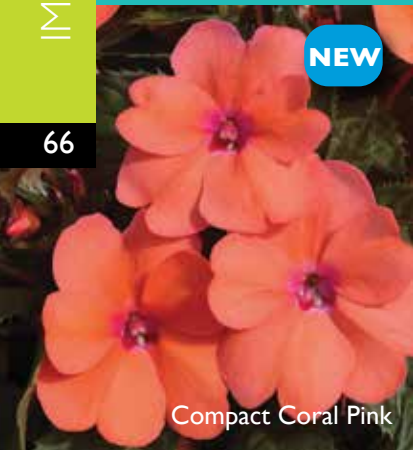

IMPATIENS

66