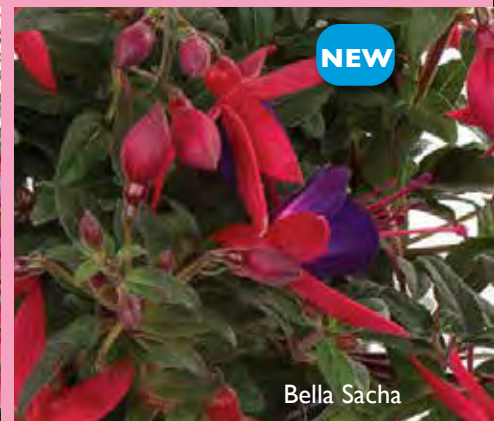

Angel Earrings Double Red