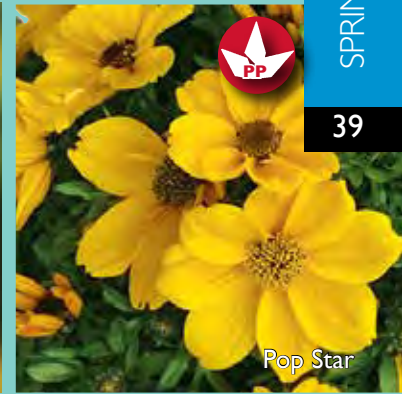

Beedance Painted Red

BEEZAR! Funny Honey

Blazing Ring of Fire

Bidy Boom Red

Giant Sun Francisco

Golden Empire

Mexican Gold

Pop Star