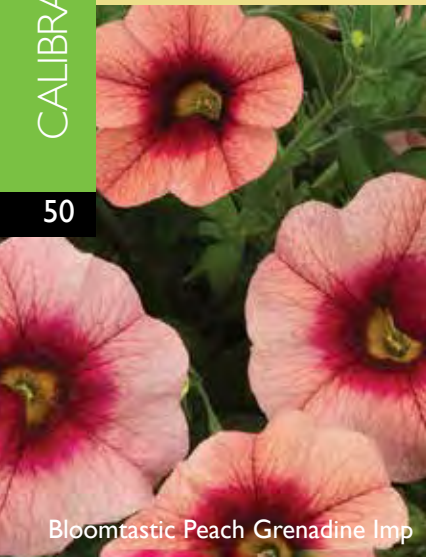

CALIBRACHOA

by DÜMMEN ORANGE™

- Bloomtastic series are interspecific breeding from Dummen Orange.
  - Vigorous, durable plants, with strong roots and large flowers.
  - A great option in landscape applications. Two improved for 2025.
- Aloha has many varieties improved to tighten up vigor, habit, and timing.
  - Kona feature proven core colors perfect for nearly every application.
  - Aloha TikTok selections have unique multi-colored flowers. Highest vigor.
  - For large flowers with dark eyes select the Hula series. Medium vigor.