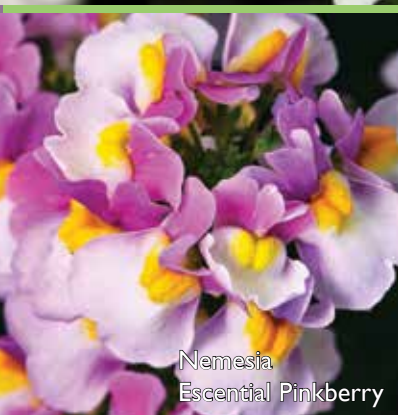

Nemesia Esencial Pinkberry

Nemesia Esencial Raspberry Lemonade

Nemesia Esencial Sugarberry

Nemesia Esencial Sunberry

PP Pick	Status	Item Description	Color	Flwr Timing	Vigor	Height	Spread	Habit
		Lobelia HOT Bavaria	Blue w/ White Eye	Early	Medium	6-10"	10-12"	Semi-Trailing
PP		Lobelia HOT Waterblue	Light Blue	Mid	Medium	6-10"	10-12"	Semi-Trailing
		Lobelia HOT+ Blue w/ Eye	Dark Blue w/ White Eye	Early	High	8-12"	6-8"	Mounding
PP		Lobelia Rift Blue	White w/ Blue Tie-Dye	Early	Med-High	8-12"	6-8"	Mounding
		Lobelia Rift Purple	White w/ Purple Tie-Dye	Early	Med-High	8-12"	6-8"	Mounding
PP		Lobelia Magadi Compact Blue	Rich Blue w/ Eye/Dark Foliage	Very Early	Low-Med	6-10"	8-12"	Mounding
		Lobelia Magadi Compact Dark Blue	Dark Blue w/ Eye	Early	Low-Med	6-10"	8-12"	Mounding
		Lobelia Magadi Compact White	White	Early	Medium	6-10"	8-12"	Mounding
PP		Lobelia Magadi Dark Blue Basket	Dark Blue	Early	Med-High	6-10"	8-12"	Trailing
		Lobelia Magadi Electric Purple	Magenta w/ White Eye	Early	Medium	6-10"	8-12"	Semi-Trailing
PP		Lobelia Magadi White Basket	White	Mid	Medium	6-10"	8-12"	Trailing
	NEW	Lobelia Stratus Blue	Light Blue White Bicolor	Early	Med-High	8-12"	8-12"	Mounding
PP		Lobelia Techno Dark Blue	Dark Blue	Early	Medium	6-10"	18-22"	Semi-Trailing
		Lobelia Techno Deep Blue w/ Eye	Bright Blue w/ Large White Eye	Early	Medium	6-10"	18-22"	Semi-Trailing
PP		Lobelia Techno Electric Blue	Medium Blue	Early	Medium	6-10"	18-22"	Trailing
		Lobelia Techno Violet	Hot Magenta	Early	Medium	6-10"	18-22"	Trailing
PP		Lobelia Techno White	White	Early	Low-Med	6-10"	18-22"	Trailing
		Nemesia Esencial Cherryberry	Cherry Pink Yellow Multicolor	Early	Medium	8-12"	8-10"	Upright
PP		Nemesia Esencial Elderberry Cream	Purple White Yellow Multicolor	Early	Medium	8-12"	8-10"	Upright
		Nemesia Esencial Pinkberry	Pink Yellow Bicolor	Early	Medium	8-12"	8-10"	Upright
PP		Nemesia Esencial Raspberry Lemonade	Scarlet Yellow Bicolor	Early	Medium	8-12"	8-10"	Upright
		Nemesia Esencial Sugarberry	Purple Yellow Blue Multicolor	Early	Medium	8-12"	8-10"	Upright
PP		Nemesia Esencial Sunberry	Yellow White Bicolor	Early	Medium	8-12"	8-10"	Upright