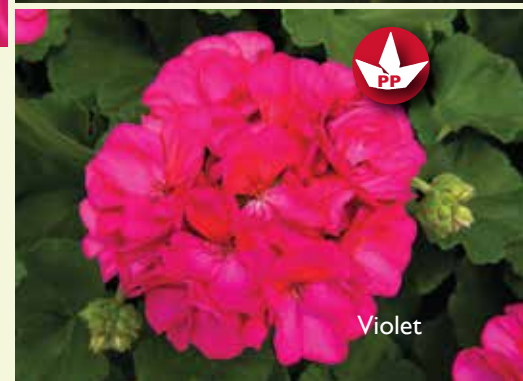

GERANIUMS

26

Dark Red

Deep Rose

Lavender

Orange

Pink

Salmon