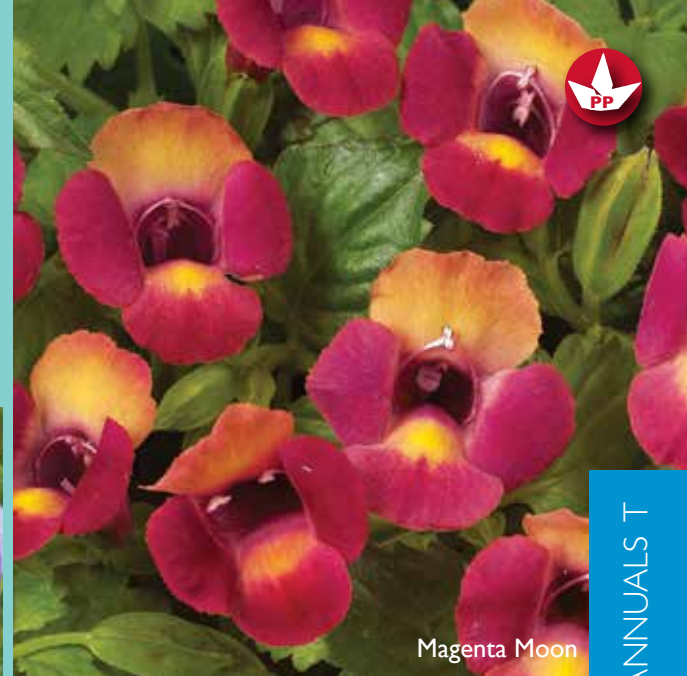

TORENIA EL

- In our search for shade-perfect color the Moon series from Danziger is on target.
  - Easy to grow with large flowers, solid greenhouse, and garden performance.
  - Blend into shade combo pots and baskets. Plays nicely with trailing Coleus.
- For industry leading performance, be sure to grow Suntory's Summer Waves.
  - Bouquets have a tightly-mounded, compact habit in a wide color range.
  - Trailing Large series features big vigor, large blooms on a trailing frame.

SPRING ANNUALS T

107

PP Pick	Item Description	Color	Flwr.Timing	Vigor	Height	Spread	Habit
PP	Torenia Indigo Moon	Blue w/ Yellow Throat	Early	Medium	8-12"	16-18"	Semi-Trailing
PP	Torenia Magenta Moon	Magenta Peach Bicolor w/ Yellow Throat	Early	Medium	8-12"	16-18"	Semi-Trailing
	Torenia Purple Moon	Purple Lavender Bicolor w/ Yellow Throat	Mid	Medium	8-12"	16-18"	Trailing
	Torenia Yellow Moon	Yellow w/ Burgundy Throat	Early	Medium	8-12"	16-18"	Semi-Trailing
	Torenia Summer Wave Bouquet Deep Blue	Dark Blue w/ Light Blue Throat	Mid	Low-Med	6-8"	15-20"	Mounding
	Torenia Summer Wave Bouquet Gold	Yellow w/ Purple Throat	Mid	Low-Med	6-8"	15-20"	Mounding
	Torenia Summer Wave Bouquet White	White w/ Yellow Throat	Mid	Low-Med	6-8"	15-20"	Mounding
PP	Torenia Summer Wave Trailing Large Amethyst	Magenta	Mid	Med-High	6-10"	15-20"	Semi-Trailing
PP	Torenia Summer Wave Trailing Large Blue	Medium Blue	Mid	Med-High	6-10"	15-20"	Semi-Trailing
	Torenia Summer Wave Trailing Large Silver	Silver w/ Purple Throat	Mid	Med-High	6-10"	15-20"	Semi-Trailing
PP	Torenia Summer Wave Trailing Large Violet	Magenta	Mid	Med-High	6-10"	15-20"	Semi-Trailing

Available in EcoLiner 50X.