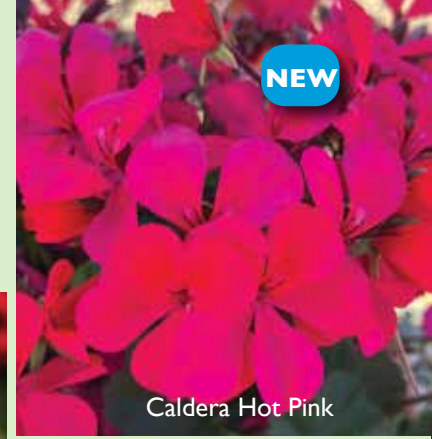

INTERSPECIFIC GERANIUMS, CALDERA

- A Plantpeddler favorite. Heat-beating color for pots and landscapes.
- Eye-catching dark green foliage with abundant single cascade-type flowers.
- Strong self-branching habit. Self-cleaning umbels. Easy to grow; easy to sell.
- New for 2025 is Hot Pink, joining four other great performing colors.

INTERSPECIFIC GERANIUMS, MOJO

- Upgrade your Geranium game with this stellar medium vigor series.
- With Calliope bloodlines, feature a Zonal look with hybrid performance.
- A bold combination of dark foliage with brilliant flower colors.
- Boldly bicolor, new White Splash adds diversity to the color palette.