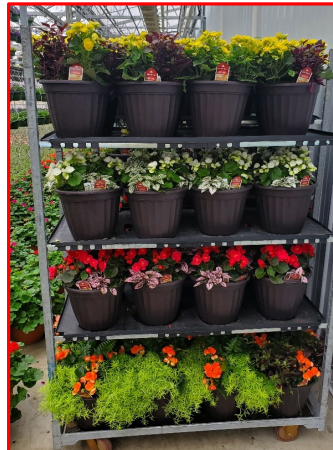

Order Information

This program is sold in full shelf quantities for all sizes of product.
4.5" Flowering Annuals and Burpee 10 pots/flat, 3.5" Accents 12 pots/flat and are sold by full flats only.
All 306 orders are sold by full flats only. 3 packs of 6 plants = 1 flat (18 plants)
All 1204 orders are sold by full flats only. 12 packs of 4 plants = 1 flat (48 plants)