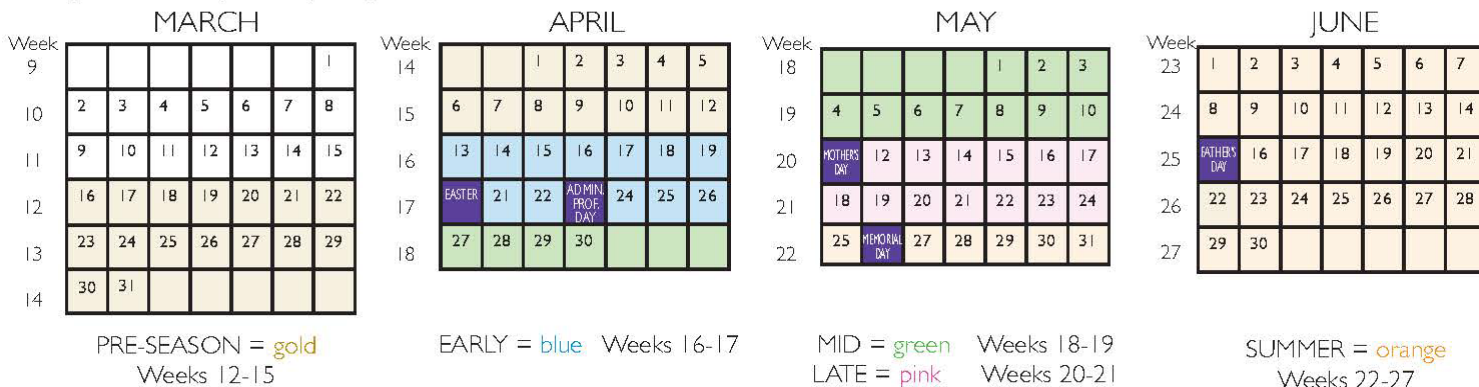

530 2nd Ave. SW, Cresco, IA 52136 • 800-827-1654 Fax: 563-547-5792 • www.plantpeddler.com • sales@plantpeddler.com

SEASONAL BEDDING FORMAT

To improve upon our ability to fulfill your orders, for 2025 the following seasonal calendars will be used. This will allow for more accurate crop timing and availability. Please place your order to match the sell window.

DELIVERY MAP & SCHEDULE

GROWER TRUCK PROGRAM

Wholesale orders are delivered on carts via Plantpeddler route trucks. Routes are subject to volume requirements. Delivery days are subject to change due to weather, regional demand, peak season volume or other factors as deemed necessary. Days noted for delivery zones are based only on our routing goals. Freight charges will be applied. Customer order pick-up is also available for specific days of the week. Please call if you have questions.

DELIVERY MAP AND ORDER MINIMUMS

Inner most dark colored circled region indicates our core delivery zones. This region requires a 3 cart order minimum. Outer light colored circled region requires 4 cart order minimum. This may be altered depending on truck delivery in the area. Customers outside of the circled region require additional carts to assure delivery.

ZONE DELIVERY SCHEDULE

- Zone 1 – Thursday
 - Zone 2 – Tuesday
 - Zone 3 – Friday
 - Zone 4 – Wednesday
 - Zone 5 – Friday
 - Zone 6 – Tuesday
- All rates and dates are subject to change based on weather, order demand, or other factors deemed necessary.