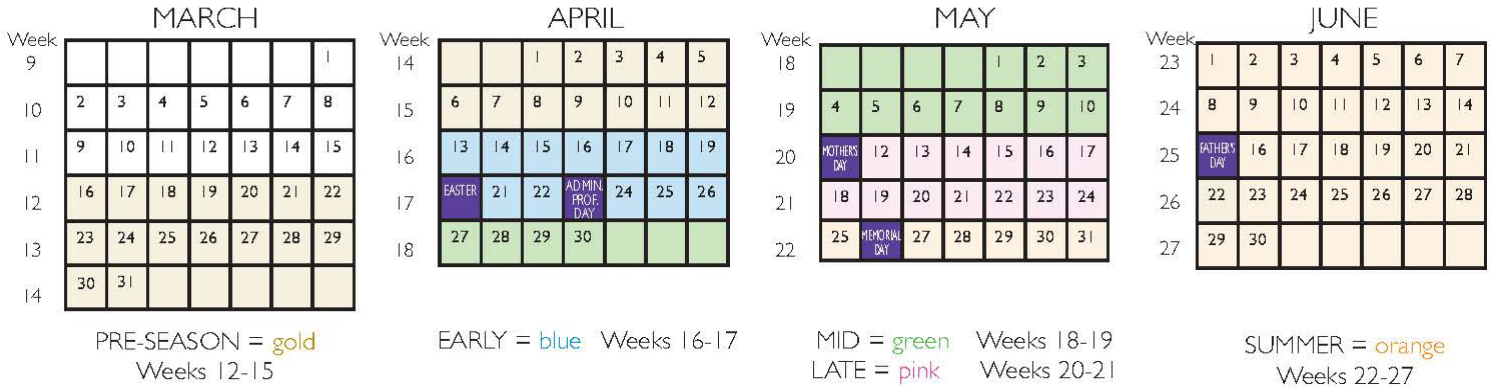

## SEASONAL BEDDING FORMAT

To improve upon our ability to fulfill your orders, for 2025 the following seasonal calendars will be used. This will allow for more accurate crop timing and availability. Please place your order to match the sell window.

### GROWER TRUCK PROGRAM

Wholesale orders are delivered on carts via Plantpeddler route trucks. Routes are subject to volume requirements. Delivery days are subject to change due to weather, regional demand, peak season volume or other factors as deemed necessary. Days noted for delivery zones are based only on our routing goals. Freight charges will be applied. Customer order pick-up is also available for specific days of the week. Please call if you have questions.