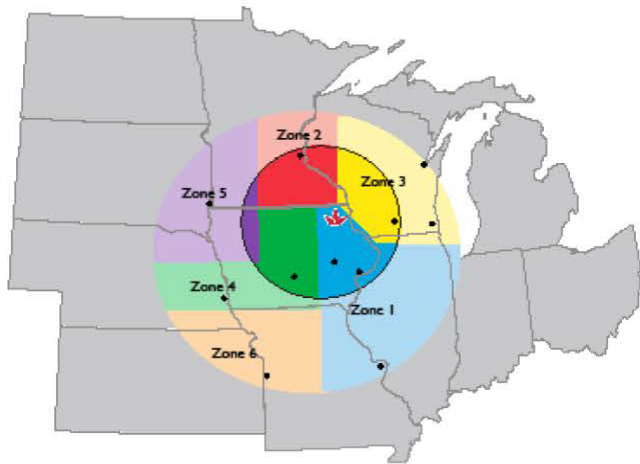

## DELIVERY MAP & SCHEDULE

### DELIVERY MAP AND ORDER MINIMUMS

Inner most dark colored circled region indicates our core delivery zones. This region requires a 3 cart order minimum. Outer light colored circled region requires 4 cart order minimum. This may be altered depending on truck delivery in the area. Customers outside of the circled region require additional carts to assure delivery.