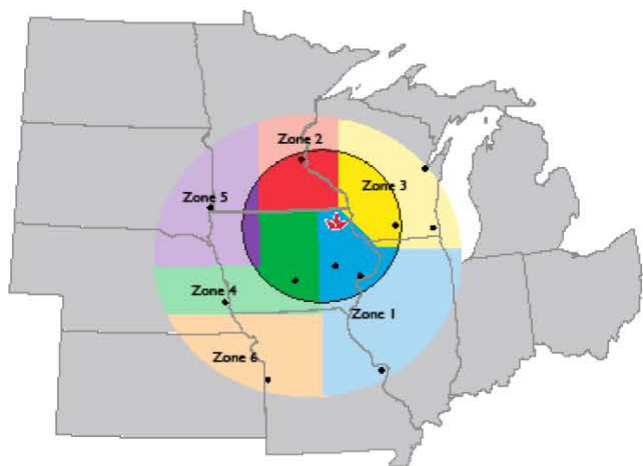

DELIVERY MAP & SCHEDULE

GROWER TRUCK PROGRAM

Wholesale orders are delivered on carts via Plantpeddler route trucks. Routes are subject to volume requirements. Delivery days are subject to change due to weather, regional demand, peak season volume or other factors as deemed necessary. Days noted for delivery zones are based only on our routing goals. Freight charges will be applied. Customer order pick-up is also available for specific days of the week. Please call if you have questions.

DELIVERY MAP AND ORDER MINIMUMS

Inner most dark colored circled region indicates our core delivery zones. This region requires a 3 cart order minimum. Outer light colored circled region requires 4 cart order minimum. This may be altered depending on truck delivery in the area. Customers outside of the circled region require additional carts to assure delivery.