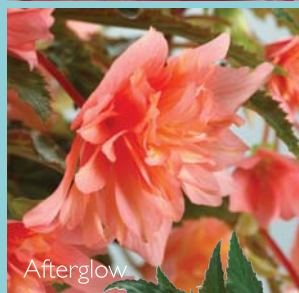

## Dell'Arte™ SERIES BEGONIA

- Exclusively available from Plantpeddler!  
This series will set you apart.
- Two unique new bicolor selections.  
Now a seven color series.
- New Pink Trim has mega blooms up to 5",  
in light pink with rose edge.
- New Rosie is a deep cherry rose bicolor with  
warm yellow center; 3" blooms.
- Improved selection for better branching and  
flower power.
- Exceptional pendulous Begonia for part-sun  
baskets and combinations.
- Grow similar to Hiemalis. Prefer basic pH culture.  
Contact PP for more information.

Pink Trim

Rosie

Afterglow

Aurora

Rouge

Daybreak

Pynken