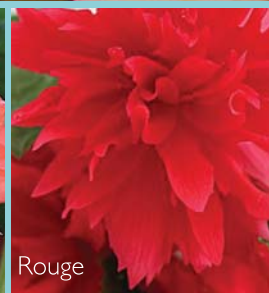

## Dell'Arte™ SERIES BEGONIA

- Exclusively available from Plantpeddler!  
This series will set you apart.
- Two unique new bicolor selections.  
Now a seven color series.
- New Pink Trim has mega blooms up to 5",  
in light pink with rose edge.
- New Rosie is a deep cherry rose bicolor with  
warm yellow center; 3" blooms.
- Improved selection for better branching and  
flower power.
- Exceptional pendulous Begonia for part-sun  
baskets and combinations.
- Grow similar to Hiemalis. Prefer basic pH culture.  
Contact PP for more information.

Pink Trim

Rosie

Afterglow

Aurora

Rouge

Daybreak

Pynken