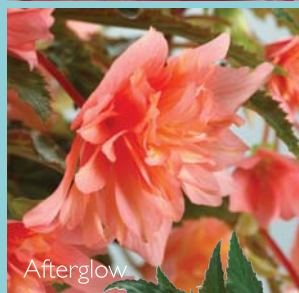

PLANTPEDDLER

530 2nd Ave., SW, Cresco, IA 52136 • 800-827-1654 Fax: 563-547-5792 • www.plantpeddler.com

Dell'Arte™ SERIES BEGONIA

- Exclusively available from Plantpeddler!
This series will set you apart.
- Two unique new bicolor selections.
Now a seven color series.
- New Pink Trim has mega blooms up to 5",
in light pink with rose edge.
- New Rosie is a deep cherry rose bicolor with
warm yellow center; 3" blooms.
- Improved selection for better branching and
flower power.
- Exceptional pendulous Begonia for part-sun
baskets and combinations.
- Grow similar to Hiemalis. Prefer basic pH culture.
Contact PP for more information.

Pink Trim

Rosie

Afterglow

Aurora

Rouge

Daybreak

Pynken