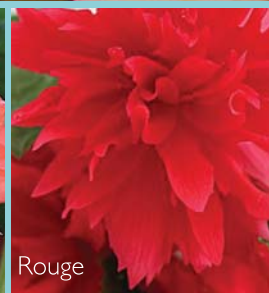

PLANTPEDDLER

530 2nd Ave., SW, Cresco, IA 52136 • 800-827-1654 Fax: 563-547-5792 • www.plantpeddler.com

Dell'Arte™ SERIES BEGONIA

- Exclusively available from Plantpeddler!
This series will set you apart.
- Two unique new bicolor selections.
Now a seven color series.
- New Pink Trim has mega blooms up to 5",
in light pink with rose edge.
- New Rosie is a deep cherry rose bicolor with
warm yellow center; 3" blooms.
- Improved selection for better branching and
flower power.
- Exceptional pendulous Begonia for part-sun
baskets and combinations.
- Grow similar to Hiemalis. Prefer basic pH culture.
Contact PP for more information.

Pink Trim

Rosie

Afterglow

Aurora

Rouge

Daybreak

Pynken